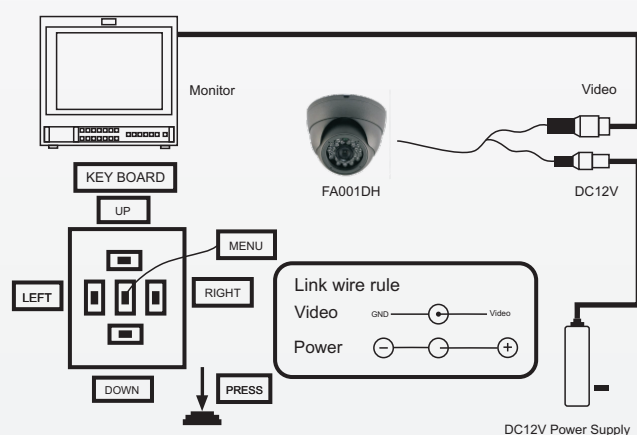

### Key Features

- Vandalproof IR Dome Camera
- IR LED:  $\phi$  5x24PCS IR range: 20M
- Board Lens 3.6mm/F2.0
- Size:  $\phi$  94x69(H)mm

## FA001DH Analog CCTV Camera

<b>Image Sensor</b>	1/3" HDIS 800TVL, With IR-CUT CMOS
<b>Lens</b>	3.6mm Board lens/F2.0
<b>Electronic Shutter</b>	Auto:PAL 1/50-1/100,000Sec;NTSC 1/60-1/100,000Sec
<b>TV System</b>	PAL / NTSC
<b>Horizontal Resolution</b>	800TV Lines Low Illumination DWDR,OSD (DNR, PM, MD)
<b>Effective Pixel</b>	720(H)x576(V)
<b>IR Distance</b>	5x24PCS IR LED Working 20 Meter
<b>IR Status</b>	Under 10 Lux By CDS
<b>IR Power ON</b>	CDS Auto Control
<b>Usable Illumination</b>	0.001 Lux/F1.2
<b>S/N Ratio</b>	$\geq$ 48dB (AGC OFF)
<b>Power</b>	DC12V $\pm$ 10%, 500mA
<b>Temperature</b>	-10 $^{\circ}$ C~+50 $^{\circ}$ C Rh95% MAX
<b>Ready Use</b>	Indoor
<b>Others</b>	Vandalproof Housing IP65