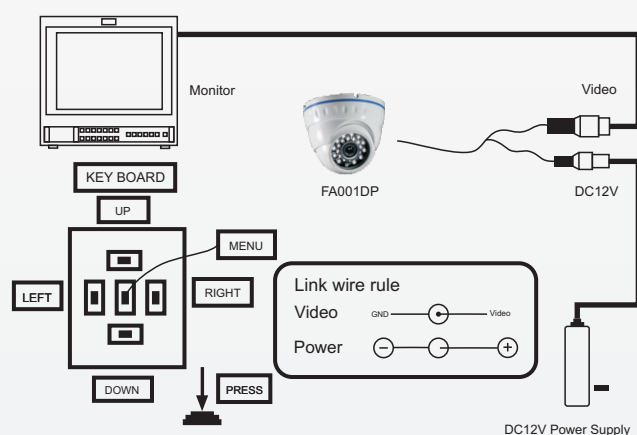

### Key Features

- Vandalproof IR Dome Camera
- IR LED:  $\phi$  5x24PCS IR range: 20M
- Board Lens 3.6mm/F2.0
- Size:  $\phi$  94x69(H)mm

## FA001DP Analog CCTV Camera

<b>Image Sensor</b>	1/3" HDIS 800TVL, With IR-CUT CMOS
<b>Lens</b>	3.6mm Board lens/F2.0
<b>Electronic Shutter</b>	Auto:PAL 1/50-1/100,000Sec;NTSC 1/60-1/100,000Sec
<b>TV System</b>	PAL / NTSC
<b>Horizontal Resolution</b>	800TV Lines Low Illumination DWDR,OSD (DNR, PM, MD)
<b>Effective Pixel</b>	720(H)x576(V)
<b>IR Distance</b>	5x24PCS IR LED Working 20 Meter
<b>IR Status</b>	Under 10 Lux By CDS
<b>IR Power ON</b>	CDS Auto Control
<b>Usable Illumination</b>	0.001 Lux/F1.2
<b>S/N Ratio</b>	$\geq$ 48dB (AGC OFF)
<b>Power</b>	DC12V $\pm$ 10%, 500mA
<b>Temperature</b>	-10 $^{\circ}$ C ~ +50 $^{\circ}$ C Rh95% MAX
<b>Ready Use</b>	Indoor
<b>Others</b>	Vandalproof Housing IP65