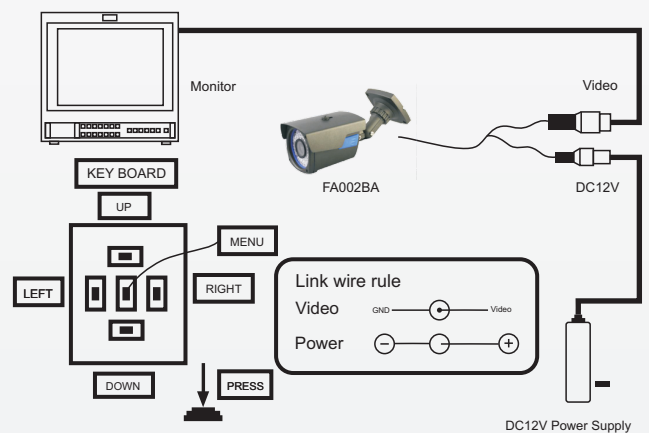

## FA002BA

Support :

iPhone BlackBerry

### Key Features

- IR LED:  $\phi$  5x24PCS
- IR range: 60M
- 2.8-12mm Manual Zoom Lens (2M pixels)
- Water resistance: IP66 3-Axis
- cable built-in bracket
- Size: 255.8(W)x98(H)x95(D)mm

## FA002BA Analog CCTV Camera

<b>Image Sensor</b>	1/3" HDIS 960H, 800TVL, With IR-CUT, UTC CMOS
<b>Lens</b>	2.8-12mm Manual Zoom Lens (2M pixels)
<b>Electronic Shutter</b>	Auto:PAL 1/50-1/100,000Sec;NTSC 1/60-1/100,000Sec
<b>TV System</b>	PAL / NTSC
<b>Horizontal Resolution</b>	960TV Lines Low Illumination DWDR,OSD (DNR, PM, MD)
<b>Effective Pixel</b>	960(H)x480(V)
<b>IR Distance</b>	IR LED : $\phi$ 5x72PCS IR range: 60 Meter
<b>IR Status</b>	Under 10 Lux By CDS
<b>IR Power ON</b>	CDS Auto Control
<b>Usable Illumination</b>	0.001 Lux/F2.0
<b>S/N Ratio</b>	$\geq$ 48dB (AGC OFF)
<b>Power</b>	DC12V $\pm$ 10%, 1000mA
<b>Temperature</b>	-10°C~+50°C Rh95% MAX
<b>Ready Use</b>	Outdoor
<b>Others</b>	Weatherproof Housing IP66