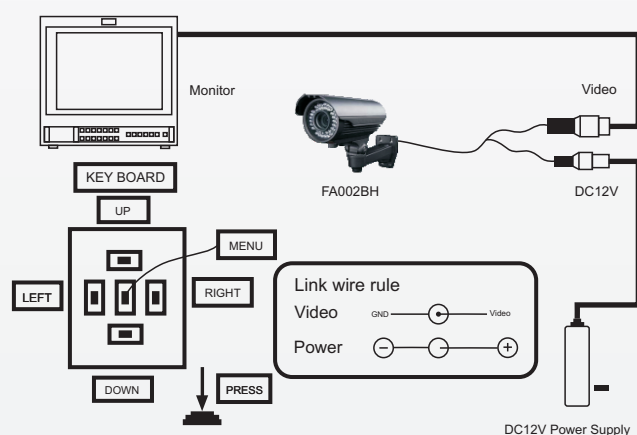

FA002BH

Support :

iPhone BlackBerry

Key Features

- IR LED: ϕ 5x72PCS IR range: 60M
- 2.8-12mm Manual Zoom Lens (2M Pixels)
- Water resistance: IP66 3-Axis Cable built-in bracket
- DC 12V/AC24V double voltage add USD4
- Size: 240(W)x186(H)x100(D)mm

CONNECTION

FA002BH Analog CCTV Camera

Image Sensor	1/3" HDIS 960H, 800TVL, With IR-CUT, UTC CMOS
Lens	2.8-12mm Manual Zoom Lens (2M pixels)
Electronic Shutter	Auto: PAL 1/50-1/100,000Sec; NTSC 1/60-1/100,000Sec
TV System	PAL / NTSC
Horizontal Resolution	960TV Lines Low Illumination DWDR, OSD (DNR, PM, MD)
Effective Pixel	960(H)x480(V)
IR Distance	IR LED: ϕ 5x72PCS 60 Meter
IR Status	Under 10 Lux By CDS
IR Power ON	CDS Auto Control
Usable Illumination	0.001 Lux/F2.0
S/N Ratio	\geq 48dB (AGC OFF)
Power	DC12V \pm 10%, 1000mA
Temperature	-10 $^{\circ}$ C - +50 $^{\circ}$ C Rh95% MAX
Ready Use	Outdoor
Others	Weatherproof Housing IP66