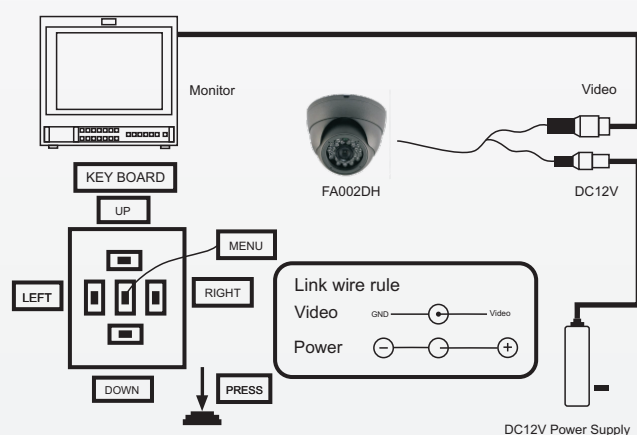

FA002DH

Support :

iPhone BlackBerry

Key Features

- Vandalproof IR Dome Camera
- IR LED: ϕ 5x24PCS IR range: 20M
- Board Lens 3.6mm/F2.0
- Size: ϕ 94x69(H)mm

CONNECTION

FA002DH Analog CCTV Camera

Image Sensor	1/3" HDIS 960H, 800TVL, With IR-CUT, UTC CMOS
Lens	3.6mm Board lens/F2.0
Electronic Shutter	Auto:PAL 1/50-1/100,000Sec;NTSC 1/60-1/100,000Sec
TV System	PAL / NTSC
Horizontal Resolution	960TV Lines Low Illumination DWDR,OSD (DNR, PM, MD)
Effective Pixel	960(H)x480(V)
IR Distance	5x24PCS IR LED Working 20 Meter
IR Status	Under 10 Lux By CDS
IR Power ON	CDS Auto Control
Usable Illumination	0.001 Lux/F2.0
S/N Ratio	\geq 48dB (AGC OFF)
Power	DC12V \pm 10%, 500mA
Temperature	-10 $^{\circ}$ C~+50 $^{\circ}$ C Rh95% MAX
Ready Use	Indoor
Others	Vandalproof Housing IP65