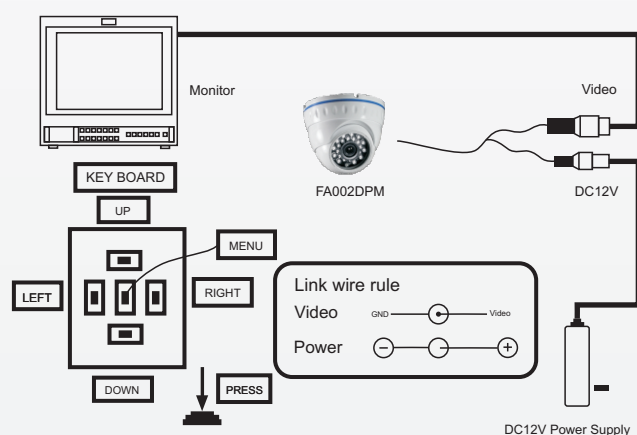

FA002DPM

Support :

iPhone BlackBerry

Key Features

- Vandalproof IR Dome Camera
- IR LED: ϕ 5x36PCS IR range: 30M
- 2.8-12mm Manual Zoom Lens (2M pixels)
- Size: ϕ 131x93(H)mm
- With Deep base add USD7.5

CONNECTION

FA002DPM Analog CCTV Camera

Image Sensor	1/3" HDIS 960H, 800TVL, With IR-CUT, UTC CMOS
Lens	2.8-12mm Manual Zoom lens (2M pixels)
Electronic Shutter	Auto:PAL 1/50-1/100,000Sec;NTSC 1/60-1/100,000Sec
TV System	PAL / NTSC
Horizontal Resolution	960TV Lines Low Illumination DWDR,OSD (DNR, PM, MD)
Effective Pixel	960(H)x480(V)
IR Distance	5x36PCS IR LED Working 30 Meter
IR Status	Under 10 Lux By CDS
IR Power ON	CDS Auto Control
Usable Illumination	0.001 Lux/F2.0
S/N Ratio	\geq 48dB (AGC OFF)
Power	DC12V \pm 10%, 700mA
Temperature	-10 $^{\circ}$ C~+50 $^{\circ}$ C Rh95% MAX
Ready Use	Indoor
Others	Vandalproof Housing IP65