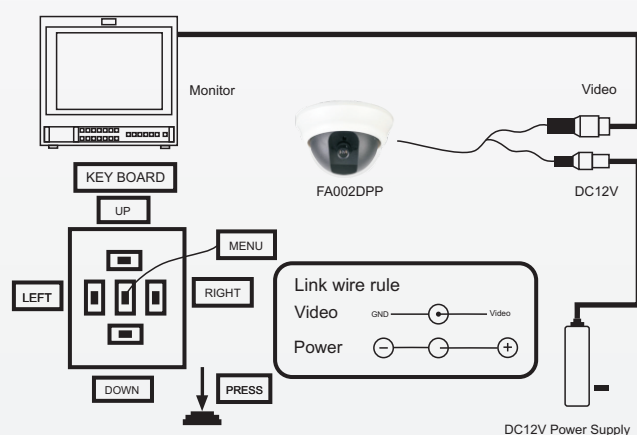

FA002DPP

Support :

iPhone BlackBerry

Key Features

- Plastic Dome Camera Board Lens
- Lens: 3.6mm/F2.0
- Size: ϕ 108x60(H)mm

CONNECTION

FA002DPP Analog CCTV Camera

Image Sensor	1/3" HDIS 960H, 800TVL, UTC CMOS
Lens	Lens 3.6mm/F2.0
Electronic Shutter	Auto:PAL 1/50-1/100,000Sec;NTSC 1/60-1/100,000Sec
TV System	PAL / NTSC
Horizontal Resolution	960TV Lines Low Illumination DWDR,OSD (DNR, PM, MD)
Effective Pixel	960(H)x480(V)
IR Distance	-
IR Status	-
IR Power ON	-
Usable Illumination	0.001 Lux/F2.0
S/N Ratio	\geq 48dB (AGC OFF)
Power	DC12V \pm 10%, 250mA
Temperature	-10 $^{\circ}$ C-+50 $^{\circ}$ C Rh95% MAX
Ready Use	Indoor
Others	Plastic Housing IP65