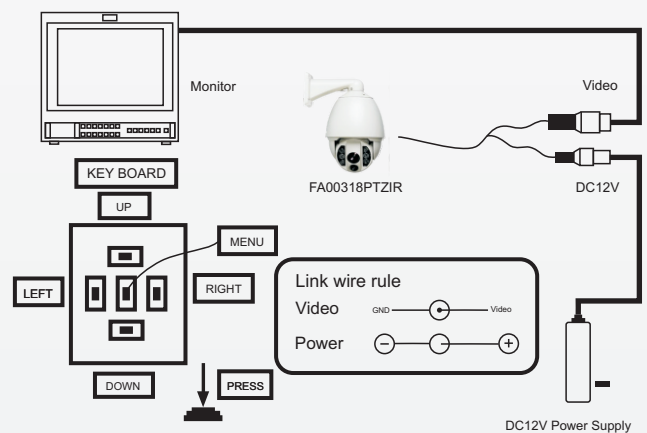

FA00318PTZIR

Support :

iPhone BlackBerry

Key Features

- Medium Speed IR Dome Camera (Outdoor)
- Vandalproof & Weatherproof IP66
- ϕ 20x6+ ϕ 30x1 PCS IR LEDS, IR Range: 120m
- Pan Range: 360° Continuous rotation
- Tilt Range: 0°-90° Flip
- Manual Speed Pan: 0.1-250°/Sec: 0.1-220°/Sec
- Preset Point: 128 Point
- Tours: 3 Programable
- RS48S, Pelco D/P Protocol
- Auto Scan: Yes

CONNECTION

FA00318PTZIR - PTZ CCTV Camera

Image Sensor	SONY FCB-EX480CP
Zoom Optical	18X
Lens	f=4.7-85mm
Resolusi	480CP
Speed Shutter	Auto:PAL1/50-1/100,000Sec;NTSC1/60-1/100,000Sec
IR Distance	120 Meter
Housing	Vandalproof & Weatherproof Outdoor IP66
Pan Range	360° Continuous Rotation
Tilt Range	0°-90° Flip
Protocol Port	Rs485, Pelco D/P supported
Used	Outdoor
Power	24VAC,1.5A--2A 60Hz/50Hz AC24V 700mA