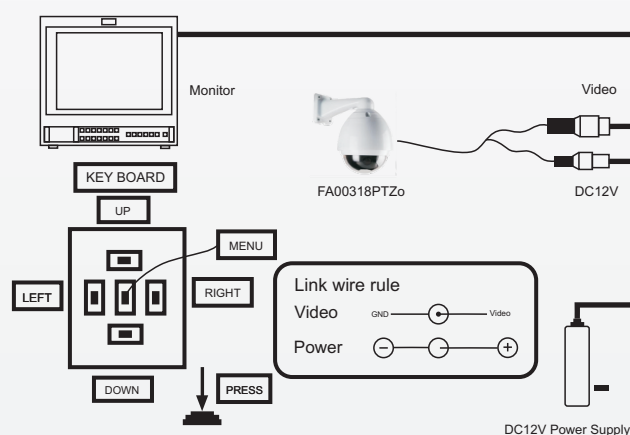

FA00318PTZo

Support :

iPhone BlackBerry

Key Features

- High Speed Dome Camera (Outdoor)
- Pan Range: 0°-360° Continue
- Tilt Range: 0°-90° Flip
- Pan Speed: Max 300°/sec
- Preset: 128
- Weatherproof IP66
- RS48S, Pelco D/P supported
- 3 Pattern scan path
- 6 group programmable scanning trackffio-E

CONNECTION

FA00318PTZo - PTZ CCTV Camera

Image Sensor	1/3 SONY Super HAD II CCD + Effio - E
Zoom Optical	18X
Lens	f=4.7~85mm
Resolusi	650 TVL, Black 700 TVL
Speed Shutter	Auto:PAL1/50-1/100,000Sec;NTSC1/60-1/100,000Sec
IR Distance	-
Housing	Weatherproof Outdoor IP66
Pan Range	0°~360° Continue
Tilt Range	0°~90° Flip
Protocol Port	Rs485, Pelco D/P supported
Used	Outdoor
Power	24VAC, 1.5A--2A 60Hz/50Hz AC24V 700mA