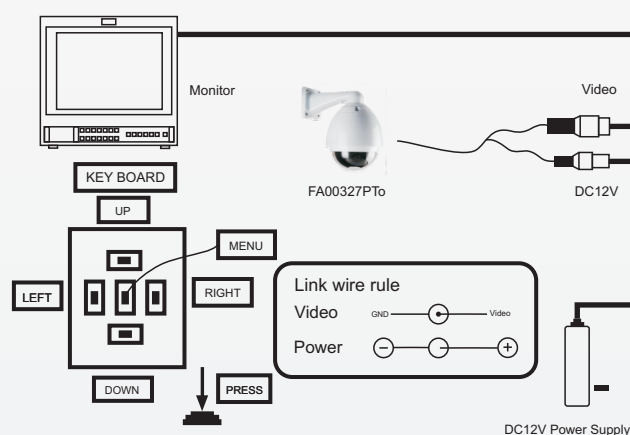

FA00327PTZo

Support :

iPhone BlackBerry

Key Features

- High Speed Dome Camera (Outdoor)
- Pan Range: 0°-360° Continue
- Tilt Range: 0°-90° Flip
- Pan Speed: Max 300°/sec
- Preset: 128
- Weatherproof IP66
- RS48S, Pelco D/P supported
- 3 Pattern scan path
- 6 group programmable scanning trackffio-E

CONNECTION

FA00327PTZo - PTZ CCTV Camera

Image Sensor	SAMSUNG SCM-2271
Zoom Optical	27X
Lens	f=4.7~85mm
Resolusi	650 TVL, Black 700 TVL
Speed Shutter	Auto:PAL1/50-1/100,000Sec;NTSC1/60-1/100,000Sec
IR Distance	-
Housing	Weatherproof Outdoor IP66
Pan Range	0°~ 360° Continue
Tilt Range	0°~90° Flip
Protocol Port	Rs485, Pelco D/P supported
Used	Outdoor
Power	24VAC, 1.5A--2A 60Hz/50Hz AC24V 700mA