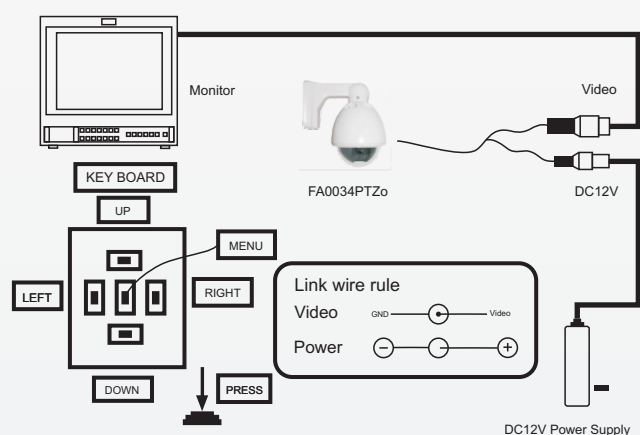

FA0034PTZo

Support :

iPhone BlackBerry

Key Features

- Plastic Mini Low Speed Dome Camera (Outdoor)
- Pan Range: 0°-360° Continue
- Tilt Range: 0°-90° Flip
- Pan Speed: Max 80°/sec
- Preset: 16
- Weatherproof IP66
- RS48S, Pelco D/P supported

CONNECTION

FA0034PTZo - PTZ CCTV Camera

Image Sensor	1/3" Super HAD II Sony CCD, Effio-e
Zoom Optical	12X
Lens	f=5~60mm
Resolusi	Color 650 TVL, Black 700 TVL
Speed Shutter	Speed Dome Camera
IR Distance	-
Housing	Weatherproof Outdoor IP66
Pan Range	360° Continuous Rotation
Tilt Range	0°~90° Flip
Protocol Port	Rs485, Pelco D/P supported
Used	Outdoor
Power	24VAC, 1.5A--2A 60Hz/50Hz AC24V 700mA