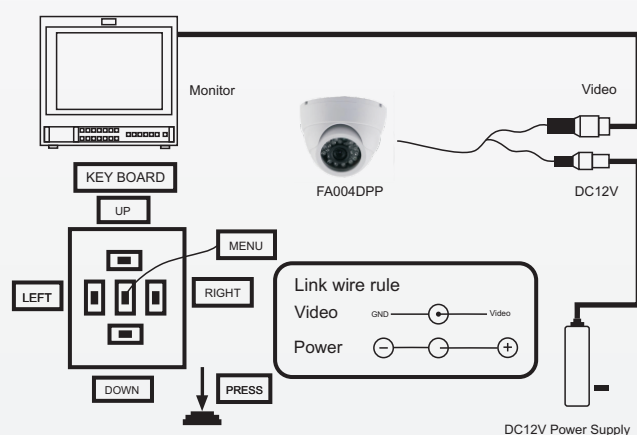

FA004DPP

Support :

Key Features

- Plastic IR Dome Camera
- IR LED: ϕ 5x24PCS IR range: 20M
- Board Lens: 3.6mm/F2.0
- Size: ϕ 94x69(H)mm

CONNECTION

FA004DPP Analog CCTV Camera

Image Sensor	1/3" HDIS 960H, 800TVL, With IR-CUT, UTC CMOS
Lens	Lens 3.6mm/F2.0
Electronic Shutter	Auto:PAL 1/50-1/100,000Sec;NTSC 1/60-1/100,000Sec
TV System	PAL / NTSC
Horizontal Resolution	960TV Lines Low Illumination DWDR,OSD (DNR, PM, MD)
Effective Pixel	960(H)x480(V)
IR Distance	IR LED: ϕ 5x24 PCS IR range: 20 Meter
IR Status	Under 10 Lux By CDS
IR Power ON	CDS Auto Control
Usable Illumination	0.001 Lux/F2.0
S/N Ratio	\geq 48dB (AGC OFF)
Power	DC12V \pm 10%, 500mA
Temperature	-10°C~+50°C Rh95% MAX
Ready Use	Indoor
Others	Plastic Housing IP65