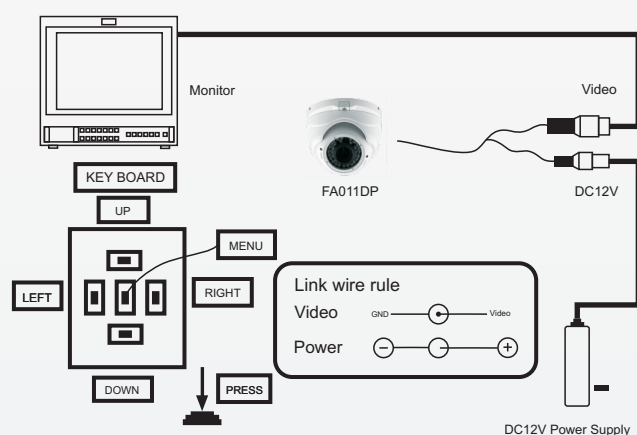

### Key Features

- Vandalproof IR Dome Camera
- IR LED:  $\phi$  5x36PCS IR range: 30M
- 2.8-12mm Manual Zoom Lens (2M pixels)
- Size: 125(W) x 105.8(H) x 135(D)mm

## FA011DP Analog CCTV Camera

<b>Image Sensor</b>	1/3" HDIS 800TVL, With IR-CUT CMOS
<b>Lens</b>	2.8-12mm Manual Zoom Lens (2M pixels)
<b>Electronic Shutter</b>	Auto:PAL 1/50-1/100,000Sec;NTSC 1/60-1/100,000Sec
<b>TV System</b>	PAL / NTSC
<b>Horizontal Resolution</b>	800TV Lines Low Illumination DWDR,OSD (DNR, PM, MD)
<b>Effective Pixel</b>	720(H)x576(V)
<b>IR Distance</b>	IR LED: $\phi$ 5x36PCS IR range: 30 Meter
<b>IR Status</b>	Under 10 Lux By CDS
<b>IR Power ON</b>	CDS Auto Control
<b>Usable Illumination</b>	0.001 Lux/F1.2
<b>S/N Ratio</b>	$\geq$ 48dB (AGC OFF)
<b>Power</b>	DC12V $\pm$ 10%, 700mA
<b>Temperature</b>	-10 $^{\circ}$ C~+50 $^{\circ}$ C Rh95% MAX
<b>Ready Use</b>	Indoor
<b>Others</b>	Vandalproof Housing IP65