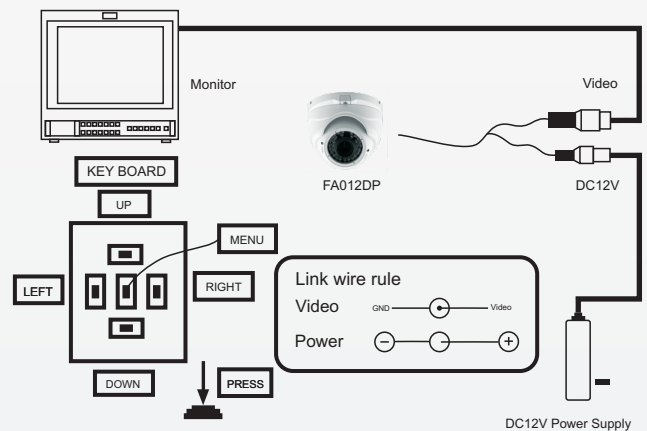

### Key Features

- Vandalproof IR Dome Camera
- IR LED:  $\phi$  5x36PCS IR range: 30M
- 2.8-12mm Manual Zoom Lens (2M pixels)
- Size: 125(W) x 105.8(H) x 135(D)mm

## FA012DP Analog CCTV Camera

<b>Image Sensor</b>	1/3" HDIS 960H, 800TVL, With IR-CUT, UTC CMOS
<b>Lens</b>	2.8-12mm Manual Zoom Lens (2M pixels)
<b>Electronic Shutter</b>	Auto:PAL 1/50-1/100,000Sec;NTSC 1/60-1/100,000Sec
<b>TV System</b>	PAL / NTSC
<b>Horizontal Resolution</b>	960TV Lines Low Illumination DWDR,OSD (DNR, PM, MD)
<b>Effective Pixel</b>	960(H)x480(V)
<b>IR Distance</b>	IR LED: $\phi$ 5x36PCS IR range: 30 Meter
<b>IR Status</b>	Under 10 Lux By CDS
<b>IR Power ON</b>	CDS Auto Control
<b>Usable Illumination</b>	0.001 Lux/F2.0
<b>S/N Ratio</b>	$\geq$ 48dB (AGC OFF)
<b>Power</b>	DC12V $\pm$ 10%, 700mA
<b>Temperature</b>	-10°C~+50°C Rh95% MAX
<b>Ready Use</b>	Indoor
<b>Others</b>	Vandalproof Housing IP65