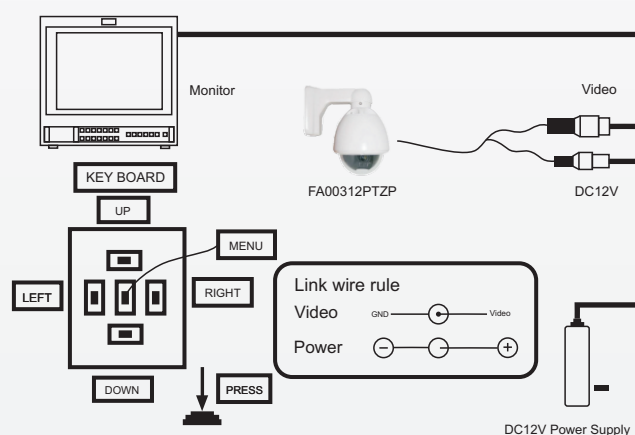

FA00312PTZP

Support :

iPhone BlackBerry

Key Features

- Plastic Mini Low Speed Dome Camera (Outdoor)
- Pan Range: 0°-360° Continue
- Tilt Range: 0°-90° Flip
- Pan Speed: Max 80°/sec
- Preset: 16
- Weatherproof IP66
- RS48S, Pelco D/P supported

CONNECTION

FA00312PTZP - PTZ CCTV Camera

Image Sensor	1/3 Super HAD II Sony CCD, Effio-e
Zoom Optical	12X
Lens	f=5~60mm
Resolusi	650 TVL, Black 700 TVL
Speed Shutter	Auto:PAL1/50-1/100,000Sec;NTSC1/60-1/100,000Sec
IR Distance	-
Housing	Weatherproof Outdoor IP66
Pan Range	360° Continuous Rotation
Tilt Range	0°~90° Flip
Protocol Port	Rs485, Pelco D/P supported
Used	Outdoor
Power	24VAC, 1.5A--2A 60Hz/50Hz AC24V 700mA