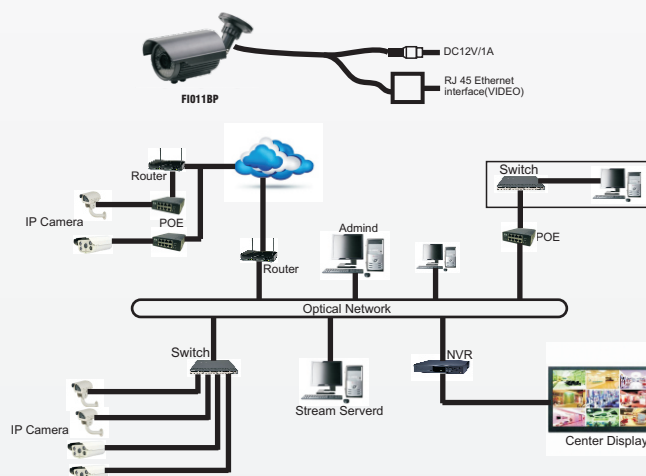

## FI011BH

Support :

iPhone BlackBerry

### Key Features

- 1Mp 1280x720 High Resolution
- HDTV 720p
- IR Distance 60 Meters
- PoE Support
- ONVIF 2.0
- Dual Stream
- Weatherproof

### CONNECTION

## FI011BH HD IP CCTV Camera

<b>Image Sensor</b>	1/4" 1 Megapixel CMOS Image Sensor
<b>Lens</b>	2.8-12mm CS Mounted Lens
<b>Resolution</b>	1280x720 @720p 2Mp HD
<b>Video Compression</b>	H.264 / JPEG
<b>Frame Per Second</b>	1.3 Megapixel@25fps
<b>Minimum Illumination</b>	IR Cut Filter with auto switch, IR Sensor
<b>Day And Night</b>	IR Cut Filter with auto switch, IR Sensor
<b>IR Range Distance</b>	60 Meter
<b>Housing</b>	Ip66/ Weatherproof
<b>Network</b>	Rj45 Ethernet 10/100M
<b>Protocol</b>	RTSP/FTP/PPPOE/DHCP/DDNS/NTP/UPnP/TCP/SMTP
<b>Onvif</b>	Support Onvif 2.0
<b>Power</b>	DC 12V±10%,1200mA, POE Support
<b>Temperature</b>	-10-55° C
<b>Ready Use</b>	Outdoor Use
<b>Others</b>	Automatic image control functions: AWB, AGC, AEC, ABL, Support Dual Stream, Provide open SDK PoE 802.3af