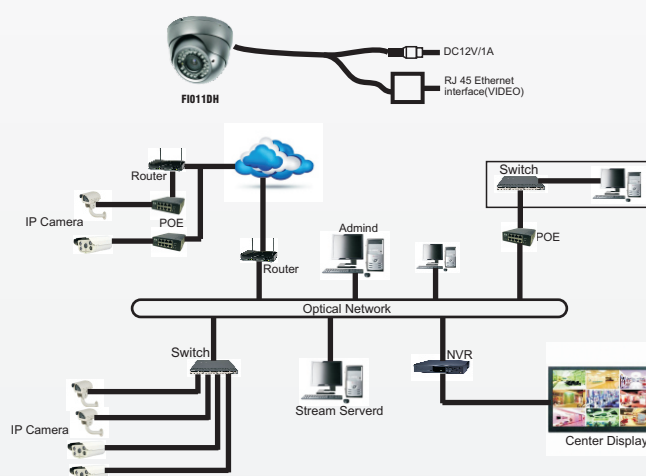

FI011DH

Support :

iPhone BlackBerry

Key Features

- 1Mp 1280x720 High Resolution
- HDTV 720p
- IR Distance 30 Meters
- PoE Support
- ONVIF 2.0
- Dual Stream
- Vandalproof

CONNECTION

FI011DH HD IP CCTV Camera

Image Sensor	1/4" 1 Megapixel CMOS Image Sensor
Lens	CS Lens 66mm/F2.0
Resolution	1280x720 @720p 2Mp HD
Video Compression	H.264 / JPEG
Frame Per Second	1 Megapixel@25fps
Minimum Illumination	1Lux-sec
Day And Night	IR Cut Filter with auto switch, IR Sensor
IR Range Distance	40 Meter
Housing	IP66/ Vandalproof
Network	Rj45 Ethernet 10/100M
Protocol	RTSP/FTP/PPPOE/DHCP/DDNS/NTP/UPnP/TCP/SMTP
Onvif	Support Onvif 2.0
Power	DC 12V±10%,900mA, POE Support
Temperature	-10-55° C
Ready Use	Indoor Use
Others	Support Dual Stream, Provide open SDK PoE 802.3af