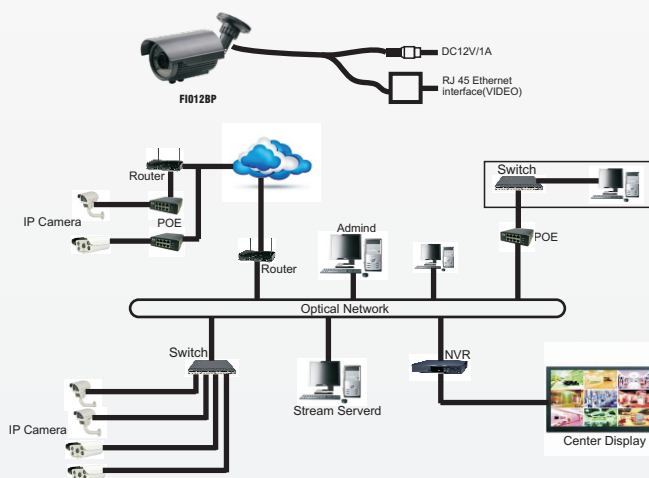

## FI012BH

Support :

iPhone BlackBerry

### Key Features

- 1Mp 1280x960 High Resolution
- HDTV 960p
- IR Distance 60 Meters
- PoE Support
- ONVIF 2.0
- Dual Stream
- Weatherproof

## FI012BH HD IP CCTV Camera

<b>Image Sensor</b>	1/3" 1.3 Megapixel CMOS Image Sensor
<b>Lens</b>	2.8-12mm CS Mounted Lens
<b>Resolution</b>	1280x960 @960p 2Mp HD
<b>Video Compression</b>	H.264 / JPEG
<b>Frame Per Second</b>	1.3 Megapixel@25fps
<b>Minimum Illumination</b>	IR Cut Filter with auto switch, IR Sensor
<b>Day And Night</b>	IR Cut Filter with auto switch, IR Sensor
<b>IR Range Distance</b>	60 Meter
<b>Housing</b>	Ip66/ Weatherproof
<b>Network</b>	Rj45 Ethernet 10/100M
<b>Protocol</b>	RTSP/FTP/PPPOE/DHCP/DDNS/NTP/UPnP/TCP/SMTP
<b>Onvif</b>	Support Onvif 2.0
<b>Power</b>	DC 12V±10%,1200mA, POE Support
<b>Temperature</b>	-10-55° C
<b>Ready Use</b>	Outdoor Use
<b>Others</b>	Superior low-light performance both in VGA mode and HD mode, Support ABLC, Support Dual Stream, Provide open SDK PoE 802.3af