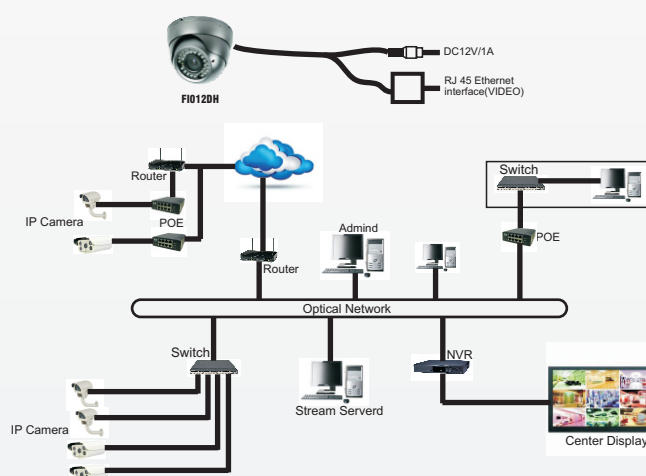

FI012DH

Support :

iPhone BlackBerry

Key Features

- 1Mp 1280x960 High Resolution
- HDTV 960p
- IR Distance 30 Meters
- PoE Support
- ONVIF 2.0
- Dual Stream
- Vandalproof

CONNECTION

FI012DH HD IP CCTV Camera

Image Sensor	1/3" 1.3 Megapixel CMOS Image Sensor
Lens	CS Lens 6mm/F2.0
Resolution	1280x960 @960p 2Mp HD
Video Compression	H.264 / JPEG
Frame Per Second	1.3 Megapixel@25fps
Minimum Illumination	IR Cut Filter with auto switch, IR Sensor
Day And Night	IR Cut Filter with auto switch, IR Sensor
IR Range Distance	40 Meter
Housing	IP66/ Vandalproof
Network	Rj45 Ethernet 10/100M
Protocol	RTSP/FTP/PPPOE/DHCP/DDNS/NTP/UPnP/TCP/SMTP
Onvif	Support Onvif 2.0
Power	DC 12V±10%,900mA, POE Support
Temperature	-10~55° C
Ready Use	Indoor Use
Others	Support Dual Stream, Provide open SDK PoE 802.3af