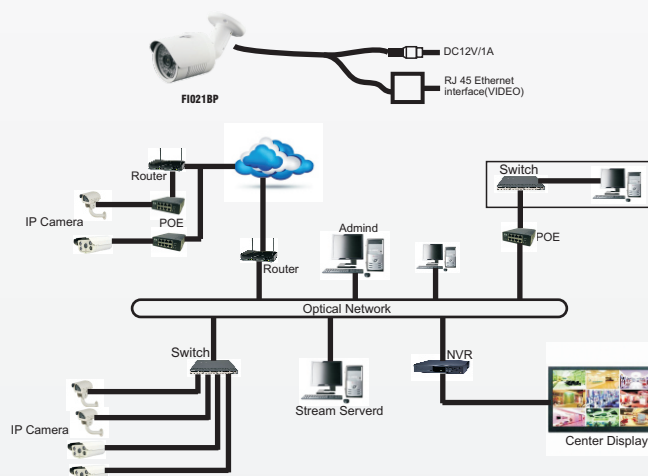

FI021BP

Support :

iPhone BlackBerry

Key Features

- 1Mp 1280x720 High Resolution
- HDTV 720p
- IR Distance 40 Meters
- PoE Support
- ONVIF 2.0
- Dual Stream
- Weatherproof

CONNECTION

FI021BP HD IP CCTV Camera

Image Sensor	1/4" 1 Megapixel CMOS Image Sensor
Lens	CS Lens 3.6mm/F2.0
Resolution	1280x960 @720p 2Mp HD
Video Compression	H.264 / JPEG
Frame Per Second	1 Megapixel@25fps
Minimum Illumination	1 Lux-sec
Day And Night	IR Cut Filter with auto switch, IR Sensor
IR Range Distance	40 Meter
Housing	Ip66/ Weatherproof
Network	Rj45 Ethernet 10/100M
Protocol	RTSP/FTP/PPPOE/DHCP/DDNS/NTP/UPnP/TCP/SMTP
Onvif	Support Onvif 2.0
Power	DC 12V±10%,900mA, POE Support
Temperature	-10-55° C
Ready Use	Outdoor Use
Others	Automatic image control functions: AWB, AGC, AEC, ABLC, Support Dual Stream, Provide open SDK PoE 802.3af