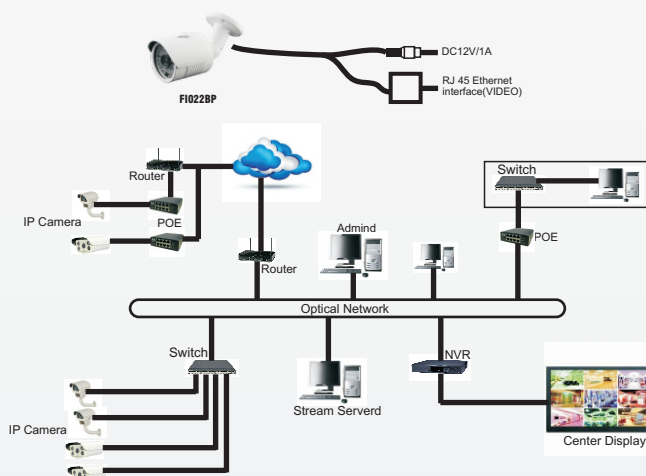

FI022BP

Support :

iPhone BlackBerry

Key Features

- 1Mp 1280x960 High Resolution
- HDTV 960p
- IR Distance 40 Meters
- PoE Support
- ONVIF 2.0
- Dual Stream
- Weatherproof

CONNECTION

FI022BP HD IP CCTV Camera

Image Sensor	1/3" 1.3 Megapixel CMOS Image Sensor
Lens	CS Lens 3.6mm/F2.0
Resolution	1280x960 @960p 2Mp HD
Video Compression	H.264 / JPEG
Frame Per Second	1.3 Megapixel@25fps
Minimum Illumination	IR Cut Filter with auto switch, IR Sensor
Day And Night	IR Cut Filter with auto switch, IR Sensor
IR Range Distance	40 Meter
Housing	Ip66/ Weatherproof
Network	Rj45 Ethernet 10/100M
Protocol	RTSP/FTP/PPPOE/DHCP/DDNS/NTP/UPnP/TCP/SMTP
Onvif	Support Onvif 2.0
Power	DC 12V±10%,900mA, POE Support
Temperature	-10-55° C
Ready Use	Outdoor Use
Others	Superior low-light performance both in VGA mode and HD mode, Support ABCL, Support Dual Stream, Provide open SDK PoE 802.3af