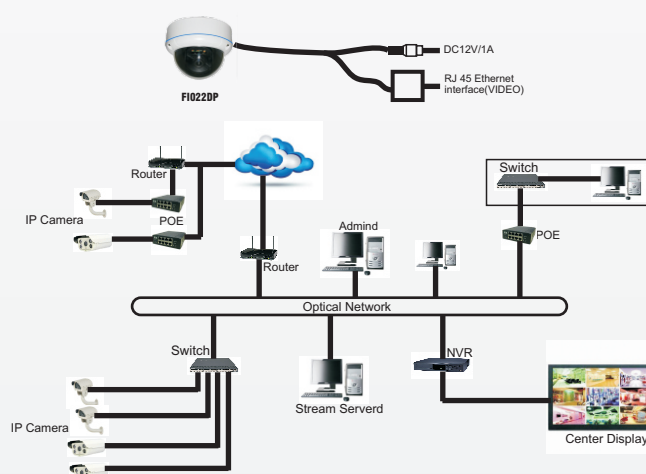

FI022DP

Support :

iPhone BlackBerry

Key Features

- 1Mp 1280x960 High Resolution
- HDTV 960p
- PoE Support
- ONVIF 2.0
- Dual Stream
- Vandalproof

CONNECTION

FI022DP HD IP CCTV Camera

Image Sensor	1/3" 1.3 Megapixel CMOS Image Sensor
Lens	CS Lens 3.6mm/F2.0
Resolution	1280x960 @960p 2Mp HD
Video Compression	H.264 / JPEG
Frame Per Second	1.3 Megapixel@25fps
Minimum Illumination	IR Cut Filter with auto switch, IR Sensor
Day And Night	IR Cut Filter with auto switch, IR Sensor
IR Range Distance	No
Housing	IP66/ Vandalproof
Network	Rj45 Ethernet 10/100M
Protocol	RTSP/FTP/PPPOE/DHCP/DDNS/NTP/UPnP/TCP/SMTP
Onvif	Support Onvif 2.0
Power	DC 12V±10%,450mA, POE Support
Temperature	-10-55° C
Ready Use	Indoor Use
Others	Support Dual Stream, Provide open SDK PoE 802.3af