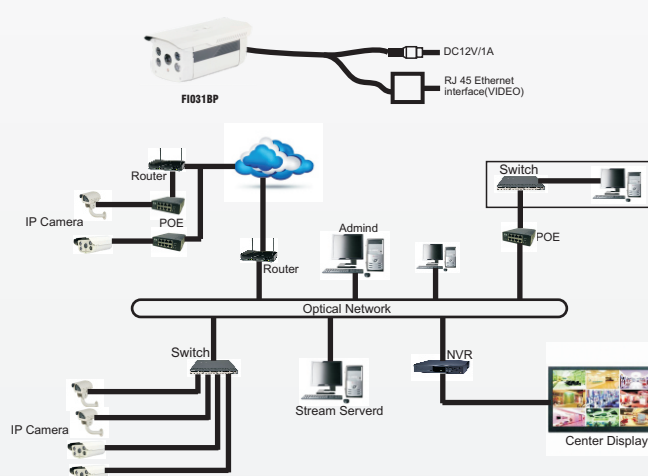

## FI031BP

Support :

iPhone BlackBerry

### Key Features

- 1Mp 1280x720 High Resolution
- HDTV 720p
- IR Distance 80 Meters
- PoE Support
- ONVIF 2.0
- Dual Stream
- Weatherproof

### CONNECTION

## FI031BP HD IP CCTV Camera

<b>Image Sensor</b>	1/4" 1 Megapixel CMOS Image Sensor
<b>Lens</b>	CS Lens 12mm/F2.0
<b>Resolution</b>	1280x720 @720p 2Mp HD
<b>Video Compression</b>	H.264 / JPEG
<b>Frame Per Second</b>	1.3 Megapixel@25fps
<b>Minimum Illumination</b>	IR Cut Filter with auto switch, IR Sensor
<b>Day And Night</b>	IR Cut Filter with auto switch, IR Sensor
<b>IR Range Distance</b>	80 Meter
<b>Housing</b>	Ip66/ Weatherproof
<b>Network</b>	Rj45 Ethernet 10/100M
<b>Protocol</b>	RTSP/FTP/PPPOE/DHCP/DDNS/NTP/UPnP/TCP/SMTP
<b>Onvif</b>	Support Onvif 2.0
<b>Power</b>	DC 12V±10%,1000mA, POE Support
<b>Temperature</b>	-10-55° C
<b>Ready Use</b>	Outdoor Use
<b>Others</b>	Automatic image control functions: AWB, AGC, AEC, ABL, Support Dual Stream, Provide open SDK PoE 802.3af