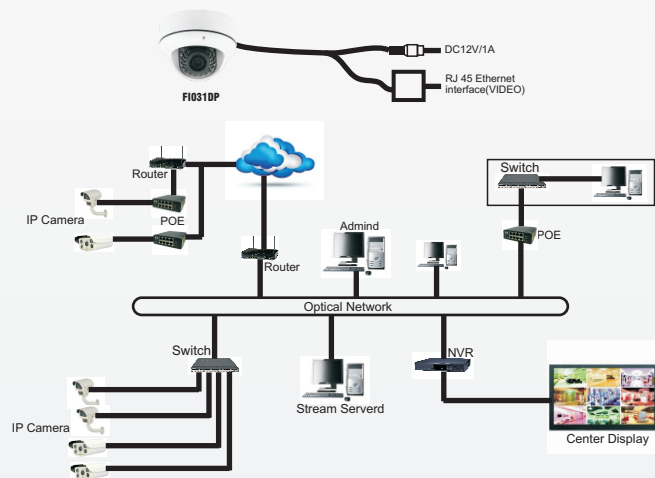

FI031DP

Support :

iPhone BlackBerry

Key Features

- 1Mp 1280x720 High Resolution
- HDTV 720p
- PoE Support
- ONVIF 2.0
- Dual Stream
- Vandalproof

CONNECTION

FI031DP HD IP CCTV Camera

Image Sensor	1/4" 1 Megapixel CMOS Image Sensor
Lens	2.8-12mm CS Mounted Lens
Resolution	1280x720 @720p 2Mp HD
Video Compression	H.264 / JPEG
Frame Per Second	1 Megapixel@25fps
Minimum Illumination	1Lux-sec
Day And Night	IR Cut Filter with auto switch, IR Sensor
IR Range Distance	No
Housing	Ip66/ Vandalproof & waterproof
Network	Rj45 Ethernet 10/100M
Protocol	RTSP/FTP/PPPOE/DHCP/DDNS/NTP/UPnP/TCP/SMTP
Onvif	Support Onvif 2.0
Power	DC 12V±10%,450mA, POE Support
Temperature	-10-55° C
Ready Use	Outdoor Use
Others	Support Dual Stream, Provide open SDK PoE 802.3af