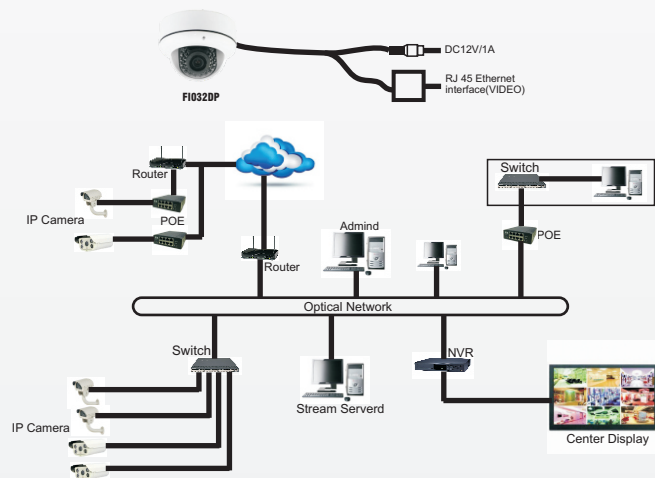

FI032DP

Support :

iPhone BlackBerry

Key Features

- 1Mp 1280x960 High Resolution
- HDTV 960p
- PoE Support
- ONVIF 2.0
- Dual Stream
- Vandalproof

CONNECTION

FI032DP HD IP CCTV Camera

Image Sensor	1/3" 1.3 Megapixel CMOS Image Sensor
Lens	2.8-12mm CS Mounted Lens
Resolution	1280x960 @960p 2Mp HD
Video Compression	H.264 / JPEG
Frame Per Second	1.3 Megapixel@25fps
Minimum Illumination	IR Cut Filter with auto switch, IR Sensor
Day And Night	IR Cut Filter with auto switch, IR Sensor
IR Range Distance	No
Housing	Ip66/ Vandalproof & waterproof
Network	Rj45 Ethernet 10/100M
Protocol	RTSP/FTP/PPPOE/DHCP/DDNS/NTP/UPnP/TCP/SMTP
Onvif	Support Onvif 2.0
Power	DC 12V±10%,450mA, POE Support
Temperature	-10-55° C
Ready Use	Outdoor Use
Others	Support Dual Stream, Provide open SDK PoE 802.3af