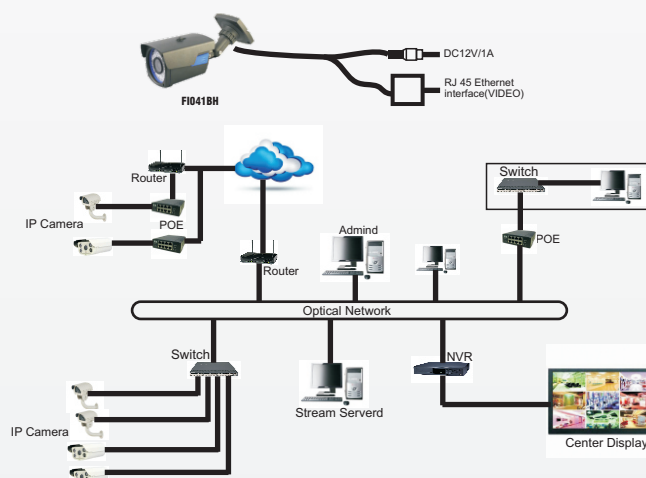

FI041BH

Support :

iPhone BlackBerry

Key Features

- 1Mp 1280x720 High Resolution
- HDTV 720p
- IR Distance 40 Meters
- PoE Support
- ONVIF 2.0
- Dual Stream
- Weatherproof

CONNECTION

FI041BH HD IP CCTV Camera

| | |
|-----------------------------|--|
| Image Sensor | 1/4" 1 Megapixel CMOS Image Sensor |
| Lens | 2.8-12mm CS Mounted Lens |
| Resolution | 1280x720 @720p 2Mp HD |
| Video Compression | H.264 / JPEG |
| Frame Per Second | 1.3 Megapixel@25fps |
| Minimum Illumination | IR Cut Filter with auto switch, IR Sensor |
| Day And Night | IR Cut Filter with auto switch, IR Sensor |
| IR Range Distance | 40 Meter |
| Housing | Ip66/ Weatherproof |
| Network | Rj45 Ethernet 10/100M |
| Protocol | RTSP/FTP/PPPOE/DHCP/DDNS/NTP/UPnP/TCP/SMTP |
| Onvif | Support Onvif 2.0 |
| Power | DC 12V±10%,900mA, POE Support |
| Temperature | -10-55° C |
| Ready Use | Outdoor Use |
| Others | Automatic image control functions: AWB, AGC, AEC, ABL, Support Dual Stream, Provide open SDK PoE 802.3af |