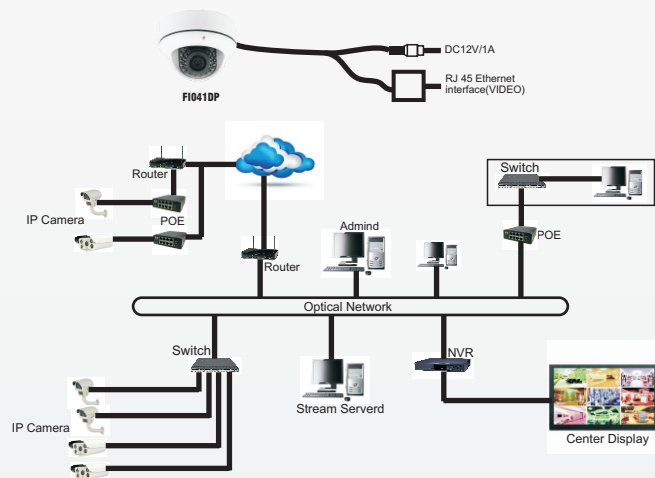

FI041DP

Support :

iPhone BlackBerry

Key Features

- 1Mp 1280x720 High Resolution
- HDTV 720p
- IR Distance 20 Meters
- PoE Support
- ONVIF 2.0
- Dual Stream
- Vandalproof

CONNECTION

FI041DP HD IP CCTV Camera

Image Sensor	1/4" 1 Megapixel CMOS Image Sensor
Lens	2.8-12mm CS Mounted Lens
Resolution	1280x720 @720p 2Mp HD
Video Compression	H.264 / JPEG
Frame Per Second	1 Megapixel@25fps
Minimum Illumination	1 Lux-sec
Day And Night	IR Cut Filter with auto switch, IR Sensor
IR Range Distance	20 Meter
Housing	Ip66/ Vandalproof & waterproof
Network	Rj45 Ethernet 10/100M
Protocol	RTSP/FTP/PPPOE/DHCP/DDNS/NTP/UPnP/TCP/SMTP
Onvif	Support Onvif 2.0
Power	DC 12V±10%,700mA, POE Support
Temperature	-10~55° C
Ready Use	Outdoor Use
Others	Support Dual Stream, Provide open SDK PoE 802.3af