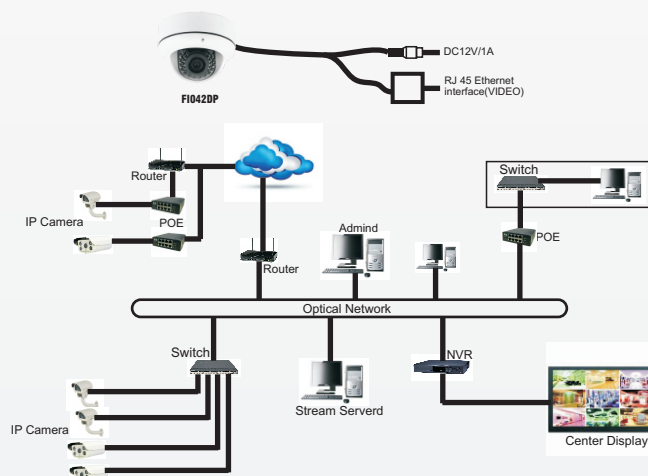

FI042DP

Support :

iPhone BlackBerry

Key Features

- 1Mp 1280x960 High Resolution
- HDTV 960p
- IR Distance 20 Meters
- PoE Support
- ONVIF 2.0
- Dual Stream
- Vandalproof

CONNECTION

FI042DP HD IP CCTV Camera

Image Sensor	1/3" 1.3 Megapixel CMOS Image Sensor
Lens	2.8-12mm CS Mounted Lens
Resolution	1280x960 @960p 2Mp HD
Video Compression	H.264 / JPEG
Frame Per Second	1.3 Megapixel@25fps
Minimum Illumination	IR Cut Filter with auto switch, IR Sensor
Day And Night	IR Cut Filter with auto switch, IR Sensor
IR Range Distance	20 Meter
Housing	Ip66/ Vandalproof & waterproof
Network	Rj45 Ethernet 10/100M
Protocol	RTSP/FTP/PPPOE/DHCP/DDNS/NTP/UPnP/TCP/SMTP
Onvif	Support Onvif 2.0
Power	DC 12V±10%,700mA, POE Support
Temperature	-10~55° C
Ready Use	Outdoor Use
Others	Support Dual Stream, Provide open SDK PoE 802.3af