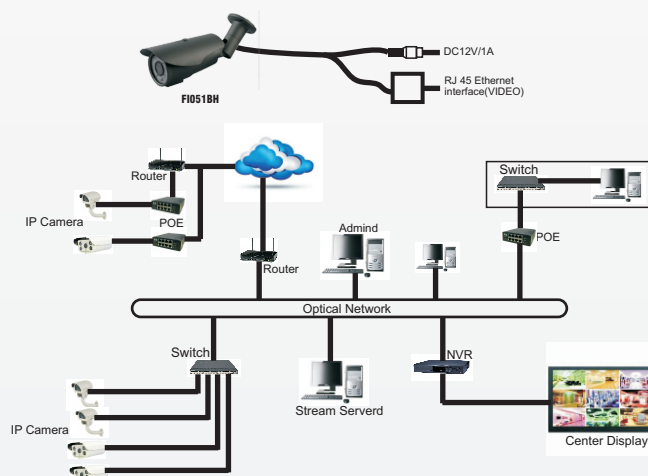

FI051BH

Support :

iPhone BlackBerry

Key Features

- 1Mp 1280x1080 High Resolution
- Full HDTV
- IR Distance 60 Meters
- PoE Support
- ONVIF 2.0
- Dual Stream
- Weatherproof

CONNECTION

FI051BH HD IP CCTV Camera

Image Sensor	1/3" 2.4 Megapixel CMOS Image Sensor
Lens	2.8-12mm CS Mounted Lens
Resolution	1280x1080 @1080p 3Mp Full HD
Video Compression	H.264 / JPEG
Frame Per Second	2 Megapixel@25fps
Minimum Illumination	1Lux-sec
Day And Night	IR Cut Filter with auto switch, IR Sensor
IR Range Distance	60 Meter
Housing	Ip66/ Weatherproof
Network	Rj45 Ethernet 10/100M
Protocol	RTSP/FTP/PPPOE/DHCP/DDNS/NTP/UPnP/TCP/SMTP
Onvif	Support Onvif 2.0
Power	DC 12V±10%,1200mA, POE Support
Temperature	-10-55° C
Ready Use	Outdoor Use
Others	Superior low-light performance both in VGA mode and HD mode, Support ABLC, Support Dual Stream, Provide open SDK PoE 802.3af