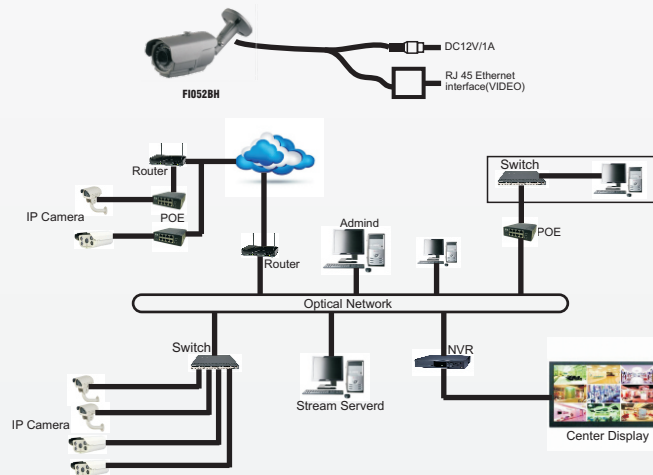

## FI052BH

Support :

iPhone BlackBerry

### Key Features

- 1Mp 1280x1080 High Resolution
- Full HDTV
- IR Distance 60 Meters
- PoE Support
- ONVIF 2.0
- Dual Stream
- Weatherproof

### CONNECTION

## FI052BH HD IP CCTV Camera

<b>Image Sensor</b>	1/3" 2.4 Megapixel CMOS Image Sensor
<b>Lens</b>	2.8-12mm CS Mounted Lens
<b>Resolution</b>	1280x1080 @1080p 3Mp Full HD
<b>Video Compression</b>	H.264 / JPEG
<b>Frame Per Second</b>	2 Megapixel@25fps
<b>Minimum Illumination</b>	1Lux-sec
<b>Day And Night</b>	IR Cut Filter with auto switch, IR Sensor
<b>IR Range Distance</b>	60 Meter
<b>Housing</b>	Ip66/ Weatherproof
<b>Network</b>	Rj45 Ethernet 10/100M
<b>Protocol</b>	RTSP/FTP/PPPOE/DHCP/DDNS/NTP/UPnP/TCP/SMTP
<b>Onvif</b>	Support Onvif 2.0
<b>Power</b>	DC 12V±10%,1200mA, POE Support
<b>Temperature</b>	-10-55° C
<b>Ready Use</b>	Outdoor Use
<b>Others</b>	Superior low-light performance both in VGA mode and HD mode, Support ABLC, Support Dual Stream, Provide open SDK PoE 802.3af