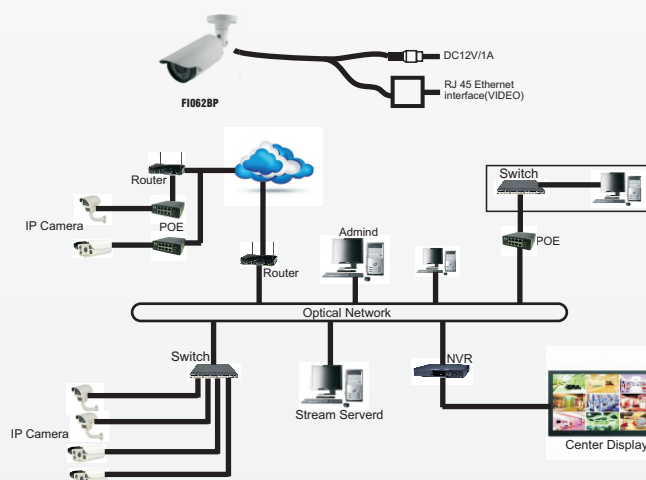

FI062BP

Support :

iPhone BlackBerry

Key Features

- 1Mp 1280x1080 High Resolution
- Full HDTV
- IR Distance 60 Meters
- PoE Support
- ONVIF 2.0
- Dual Stream
- Weatherproof

CONNECTION

FI062BP HD IP CCTV Camera

Image Sensor	1/3" 2.4 Megapixel CMOS Image Sensor
Lens	2.8-12mm CS Mounted Lens
Resolution	1280x1080 @1080p 3Mp Full HD
Video Compression	H.264 / JPEG
Frame Per Second	2 Megapixel@25fps
Minimum Illumination	1Lux-sec
Day And Night	IR Cut Filter with auto switch, IR Sensor
IR Range Distance	60 Meter
Housing	Ip66/ Weatherproof
Network	Rj45 Ethernet 10/100M
Protocol	RTSP/FTP/PPPOE/DHCP/DDNS/NTP/UPnP/TCP/SMTP
Onvif	Support Onvif 2.0
Power	DC 12V±10%,1200mA, POE Support
Temperature	-10-55° C
Ready Use	Outdoor Use
Others	Superior low-light performance both in VGA mode and HD mode, Support ABLC, Support Dual Stream, Provide open SDK PoE 802.3af