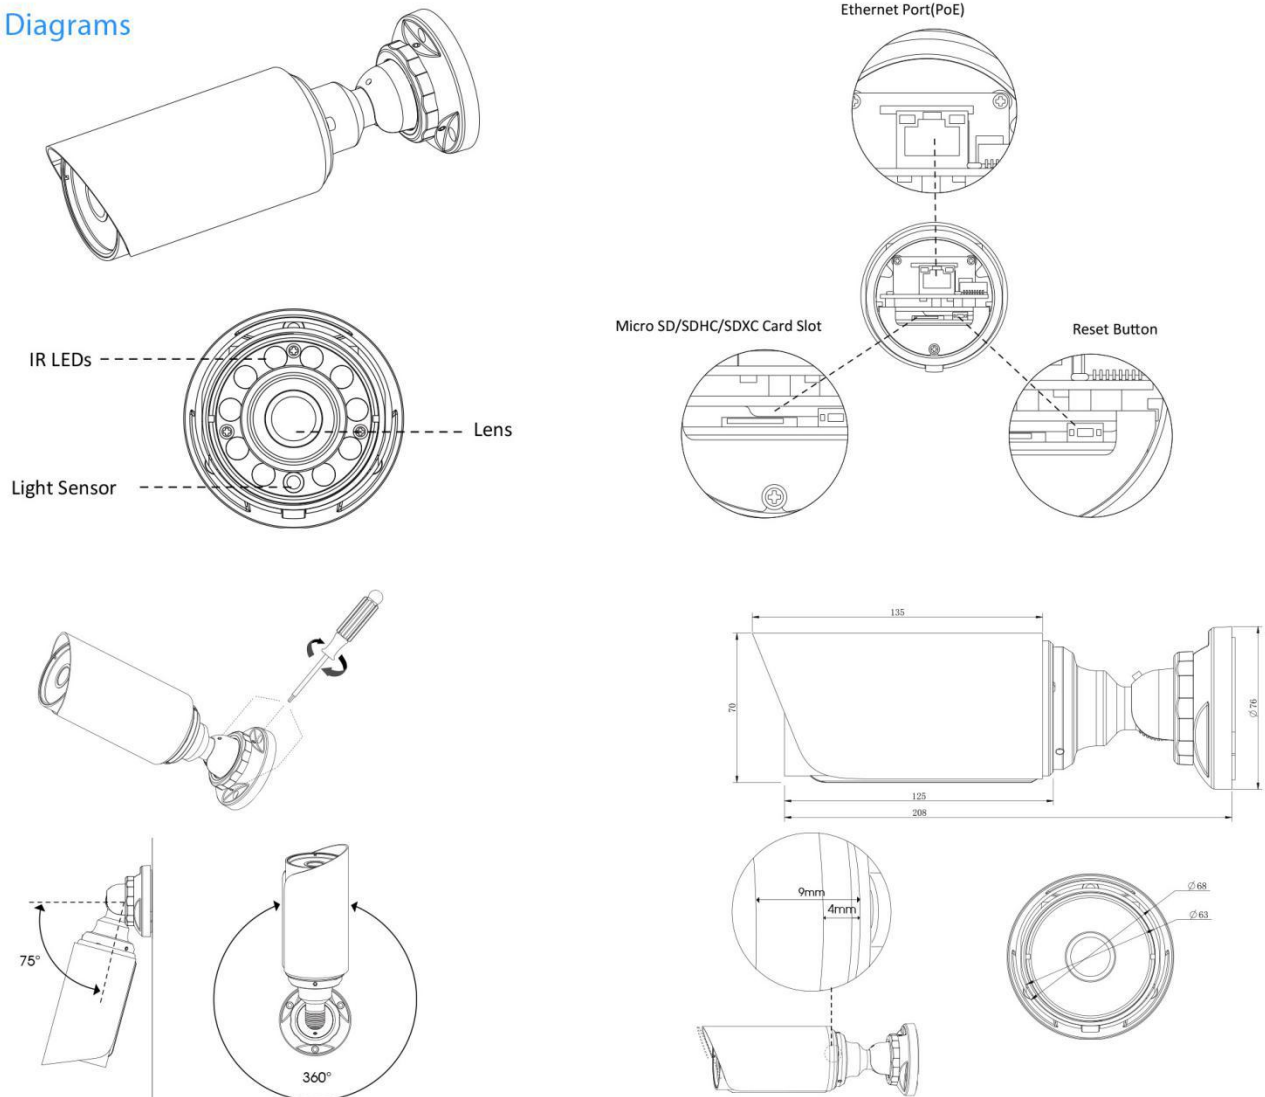

H.265 Mini Bullet Network Camera

Structure Diagrams

Units: mm

Accessories Support

A01 Pole mount with stainless steel straps

Weight: 720g
Dimensions: 170*51.5*152.6mm

A02 Corner bracket

Weight: 540g
Dimensions: 170*23.2*205.3mm

A03 Corner bracket

Weight: 900g
Dimensions: 170*152.6*76.3mm