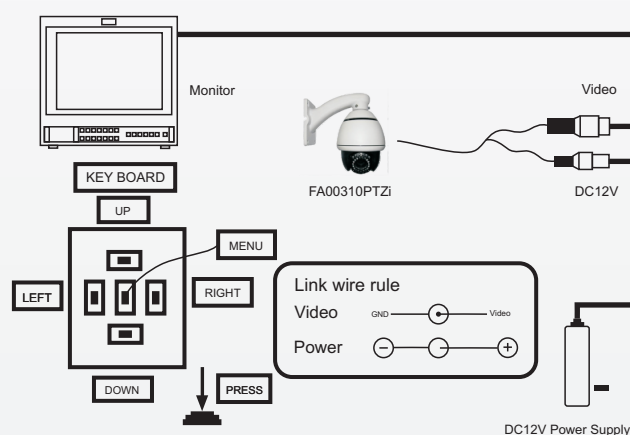

Support :

Key Features

- Mini Slow Speed Dome Camera Vandalproof (Indoor)
- IR Working Distance: 40M
- Pan Range: 360° Continuous rotation
- Tilt Range: 0°-90° Flip/Auto flip 180°
- Pan Speed Max 50°/sec
- Preset: 256,4 pattern scans, 8 cruise line
- RS48S, Pelco D/P supported
- Built-in full-screen OSD

CONNECTION

FA00310PTZi - PTZ CCTV Camera

Image Sensor	1/3 SONY Super HAD II CCD + Effio - E
Zoom Optical	10X
Lens	f=3.8~38mm
Resolusi	Color 650 TVL, Black 700 TVL
Speed Shutter	Auto:PAL1/50-1/100,000Sec;NTSC1/60-1/100,000Sec
IR Distance	40 Meter
Housing	Vandalproof & Indoor
Pan Range	360° Continuous Rotation
Tilt Range	0°~90° Flip / Auto Flip 180°
Protocol Port	Rs485, Pelco D/P supported
Used	Indoor
Power	24VAC, 1.5A--2A 60Hz/50Hz DC12V 700mA