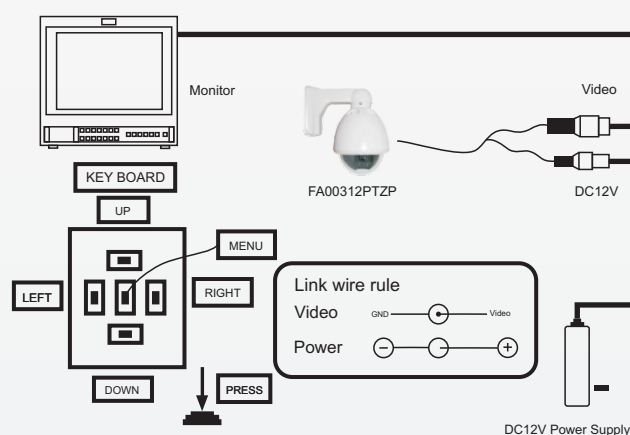

CONNECTION

FA00312PTZP - PTZ CCTV Camera

Image Sensor	1/3 Super HAD II Sony CCD, Effio-e
Zoom Optical	12X
Lens	f=5~60mm
Resolusi	650 TVL, Black 700 TVL
Speed Shutter	Auto:PAL1/50-1/100,000Sec;NTSC1/60-1/100,000Sec
IR Distance	-
Housing	Weatherproof Outdoor IP66
Pan Range	360° Continuous Rotation
Tilt Range	0°~90° Flip
Protocol Port	Rs485, Pelco D/P supported
Used	Outdoor
Power	24VAC, 1.5A--2A 60Hz/50Hz AC24V 700mA