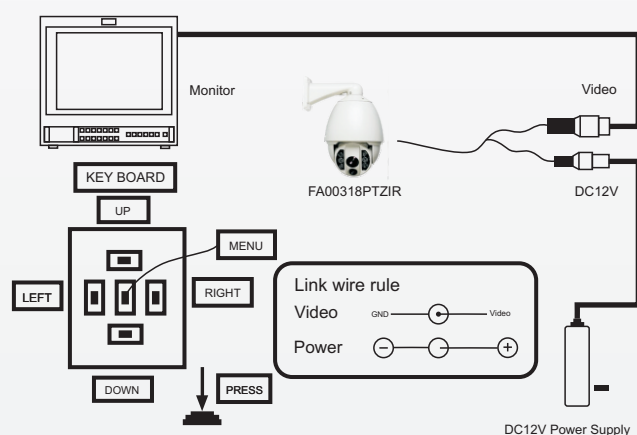

FA00318PTZIR

Support :

iPhone BlackBerry

Key Features

- Medium Speed IR Dome Camera (Outdoor)
- Vandalproof & Weatherproof IP66
- ϕ 20x6+ ϕ 30x1 PCS IR LEDS, IR Range: 120m
- Pan Range: 360° Continuous rotation
- Tilt Range: 0°-90° Flip
- Manual Speed Pan: 0.1-250°/Sec: 0.1-220°/Sec
- Preset Point: 128 Point
- Tours: 3 Programable
- RS48S, Pelco D/P Protocol
- Auto Scan: Yes

CONNECTION

FA00318PTZIR - PTZ CCTV Camera

Image Sensor	SONY FCB-EX480CP
Zoom Optical	18X
Lens	f=4.7-85mm
Resolusi	480CP
Speed Shutter	Auto:PAL1/50-1/100,000Sec;NTSC1/60-1/100,000Sec
IR Distance	120 Meter
Housing	Vandalproof & Weatherproof Outdoor IP66
Pan Range	360° Continuous Rotation
Tilt Range	0°-90° Flip
Protocol Port	Rs485, Pelco D/P supported
Used	Outdoor
Power	24VAC,1.5A--2A 60Hz/50Hz AC24V 700mA