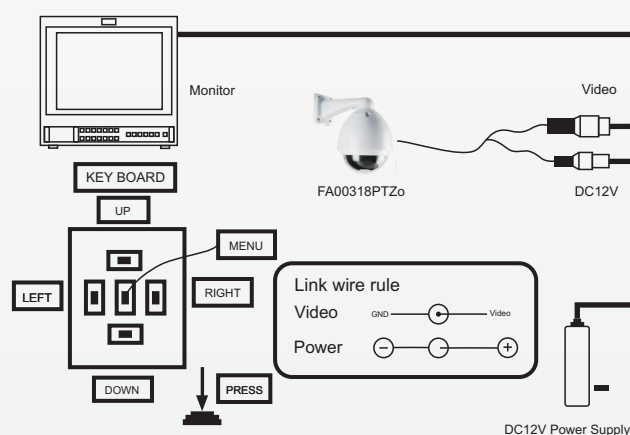

FA00318PTZo

Support :

Key Features

- High Speed Dome Camera (Outdoor)
- Pan Range: 0°-360° Continue
- Tilt Range: 0°-90° Flip
- Pan Speed: Max 300°/sec
- Preset: 128
- Weatherproof IP66
- RS48S, Pelco D/P supported
- 3 Pattern scan path
- 6 group programmable scanning trackffio-E

CONNECTION

FA00318PTZo - PTZ CCTV Camera

Image Sensor	1/3 SONY Super HAD II CCD + Effio - E
Zoom Optical	18X
Lens	f=4.7~85mm
Resolusi	650 TVL, Black 700 TVL
Speed Shutter	Auto:PAL1/50-1/100,000Sec;NTSC1/60-1/100,000Sec
IR Distance	-
Housing	Weatherproof Outdoor IP66
Pan Range	0°~360° Continue
Tilt Range	0°~90° Flip
Protocol Port	Rs485, Pelco D/P supported
Used	Outdoor
Power	24VAC, 1.5A--2A 60Hz/50Hz AC24V 700mA