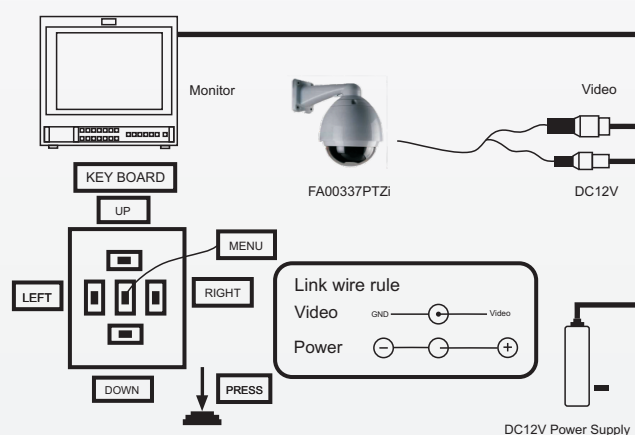

### Key Features

- High Speed Dome Camera (Outdoor)
- Pan Range: 0°-360° Continue
- Tilt Range: 0°-90° Flip
- Pan Speed: Max 300°/sec
- Preset: 128
- Weatherproof IP66
- RS48S, Pelco D/P supported
- 3 Pattern scan path
- 6 group programmable scanning track

## FA00337PTZi - PTZ CCTV Camera

<b>Image Sensor</b>	SAMSUNG SCM - 2371
<b>Zoom Optical</b>	37X
<b>Lens</b>	f=4.7~85mm
<b>Resolusi</b>	560 TVL, Black 680 TVL
<b>Speed Shutter</b>	High Speed Dome Camera
<b>IR Distance</b>	-
<b>Housing</b>	Weatherproof Outdoor IP66
<b>Pan Range</b>	360° Continuous Rotation
<b>Tilt Range</b>	0°~90° Flip
<b>Protocol Port</b>	Rs485, Pelco D/P supported
<b>Used</b>	Indoor
<b>Power</b>	24VAC, 1.5A--2A 60Hz/50Hz AC24V 700mA