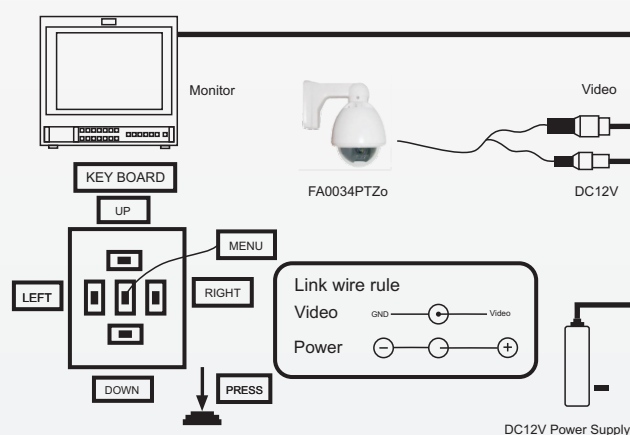

FA0034PTZo

Support :

Key Features

- Plastic Mini Low Speed Dome Camera (Outdoor)
- Pan Range: 0°-360° Continue
- Tilt Range: 0°-90° Flip
- Pan Speed: Max 80°/sec
- Preset: 16
- Weatherproof IP66
- RS48S, Pelco D/P supported

CONNECTION

FA0034PTZo - PTZ CCTV Camera

Image Sensor	1/3" Super HAD II Sony CCD, Effio-e
Zoom Optical	12X
Lens	f=5~60mm
Resolusi	Color 650 TVL, Black 700 TVL
Speed Shutter	Speed Dome Camera
IR Distance	-
Housing	Weatherproof Outdoor IP66
Pan Range	360° Continuous Rotation
Tilt Range	0°~90° Flip
Protocol Port	Rs485, Pelco D/P supported
Used	Outdoor
Power	24VAC, 1.5A--2A 60Hz/50Hz AC24V 700mA