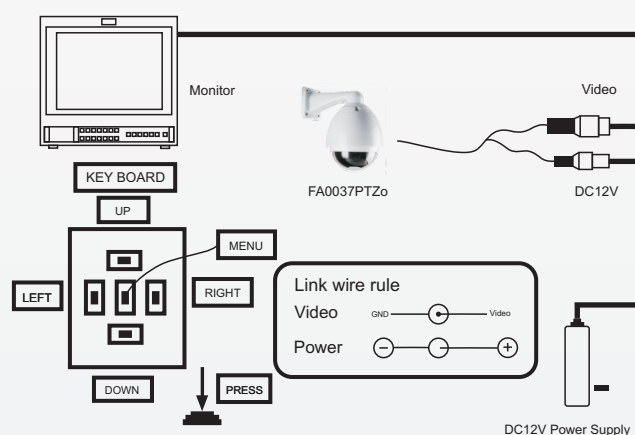

FA0037PTZo

Support :

Key Features

- High Speed Dome Camera (Outdoor)
- Pan Range: 0°-360° Continue
- Tilt Range: 0°-90° Flip
- Pan Speed: Max 300°/sec
- Preset: 128
- Weatherproof IP66
- RS48S, Pelco D/P supported
- 3 Pattern scan path
- 6 group programmable scanning track

CONNECTION

FA0037PTZo - PTZ CCTV Camera

Image Sensor	SAMSUNG SCM - 2371
Zoom Optical	37X
Lens	f=4.7~85mm
Resolusi	560 TVL, Black 680 TVL
Speed Shutter	High Speed Dome Camera
IR Distance	-
Housing	Weatherproof Outdoor IP66
Pan Range	360° Continuous Rotation
Tilt Range	0°~90° Flip
Protocol Port	Rs485, Pelco D/P supported
Used	Outdoor
Power	24VAC, 1.5A--2A 60Hz/50Hz